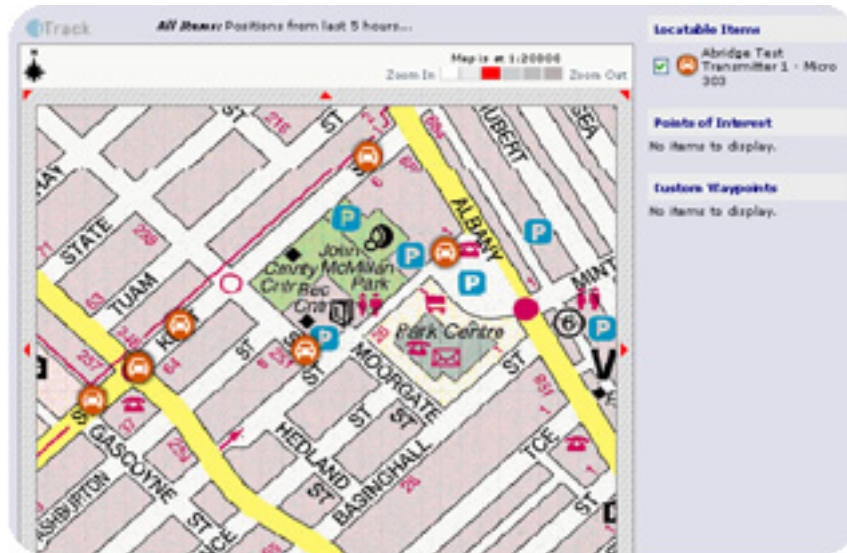

iTrack offers a wealth of information relating to places of interest on a nation wide basis. Knowing the exact location of these places is important. Users can easily locate the nearest public toilets, parking areas, post offices, making it very useful when

iTrack Screen showing

For businesses, users can create customised lists of warehouses, client locations, depots and so on to i